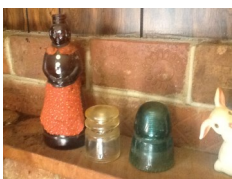

Couch, 2 red velvet chairs, Large 9 drawer wood desk, Piano, Wood shelves, Matching end tables, Table lamps, Floor lamps, Wood folding chair, 2 dressers with mirrors, Night stand, Wood wall shelving, Dresser, iron frame twin bed, Full size bed, Wood video shelf, Stereo and cassette player, Console TV and vcr player, Kitchen Table and 2 chairs, Pedestal table, Toaster, Electric knives, Corning ware, Meat/vegetable slicer/grinder, pots, pans, dishes, Small bench grinder, Work bench, Metal cabinet, Wheel barrel, Metal shelves, Round metal table, 2 8 foot wood shells (great for storage), Shovels, Garden tools, Garden hoses, Tool boxes, Hand Milton saw, Extension cords, Wood steep ladders 6' and 4', Lawn sprayers, Grass spreader, Hand tools, Painted cross cut saw, Lanterns, Liquor canisters, Wood milking stool, Wood end table, Glass ware, Kitchen step stool, oil lamp, Iron corn bread pan, Dinner triangle bell, Baby scales, wall mount oil lamp, Street bricks, "Lee Overall" metal sign, Framed " Bull Durham Tobacco" sign, Butter churn, Billy beer and colors can, Antique irons, Wagon wheel table lamp, Metal JAYHAWK, nut crackers, Glass bottles, Maple syrup tin, Insulators, His and Hers cow pokes cut outs, BBQ cookers, Welcome signs, Chest cooler, Water coolers, Wind chimes, Suit cases, Folding chairs, 3 small Room fans, Fishing pole, Folding camping cot, Motorcycle helmet, Gun racks, Boxes of books, VHS movies, and lots more!