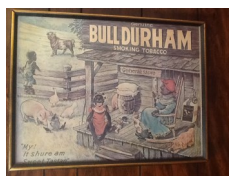

Couch, 2 red velvet chairs, Large 9 drawer wood desk, Piano, Wood shelves, Matching end tables, Table lamps, Floor lamps, Wood folding chair, 2 dressers with mirrors, Night stand, Wood wall shelving, Dresser, iron frame twin bed, Full size bed, Wood video shelf, Stereo and cassette player, Console TV and vcr player, Kitchen Table and 2 chairs, Pedestal table, Toaster, Electric knives, Corning ware, Meat/vegetable slicer/grinder, pots, pans, dishes, Small bench grinder, Work bench, Metal cabinet, Wheel barrel, Metal shelves, Round metal table, 2 8 foot wood shells (great for storage), Shovels, Garden tools, Garden hoses, Tool boxes, Hand Milton saw, Extension cords, Wood steep ladders 6' and 4', Lawn sprayers, Grass spreader, Hand tools, Painted cross cut saw, Lanterns, Liquor canisters, Wood milking stool, Wood end table, Glass ware, Kitchen step stool, oil lamp, Iron corn bread pan, Dinner triangle bell, Baby scales, wall mount oil lamp, Street bricks, "Lee Overall" metal sign, Framed " Bull Durham Tobacco" sign, Butter churn, Billy beer and colors can, Antique irons, Wagon wheel table lamp, Metal JAYHAWK, nut crackers, Glass bottles, Maple syrup tin, Insulators, His and Hers cow pokes cut outs, BBQ cookers, Welcome signs, Chest cooler, Water coolers, Wind chimes, Suit cases, Folding chairs, 3 small Room fans, Fishing pole, Folding camping cot, Motorcycle helmet, Gun racks, Boxes of books, VHS movies, and lots more!