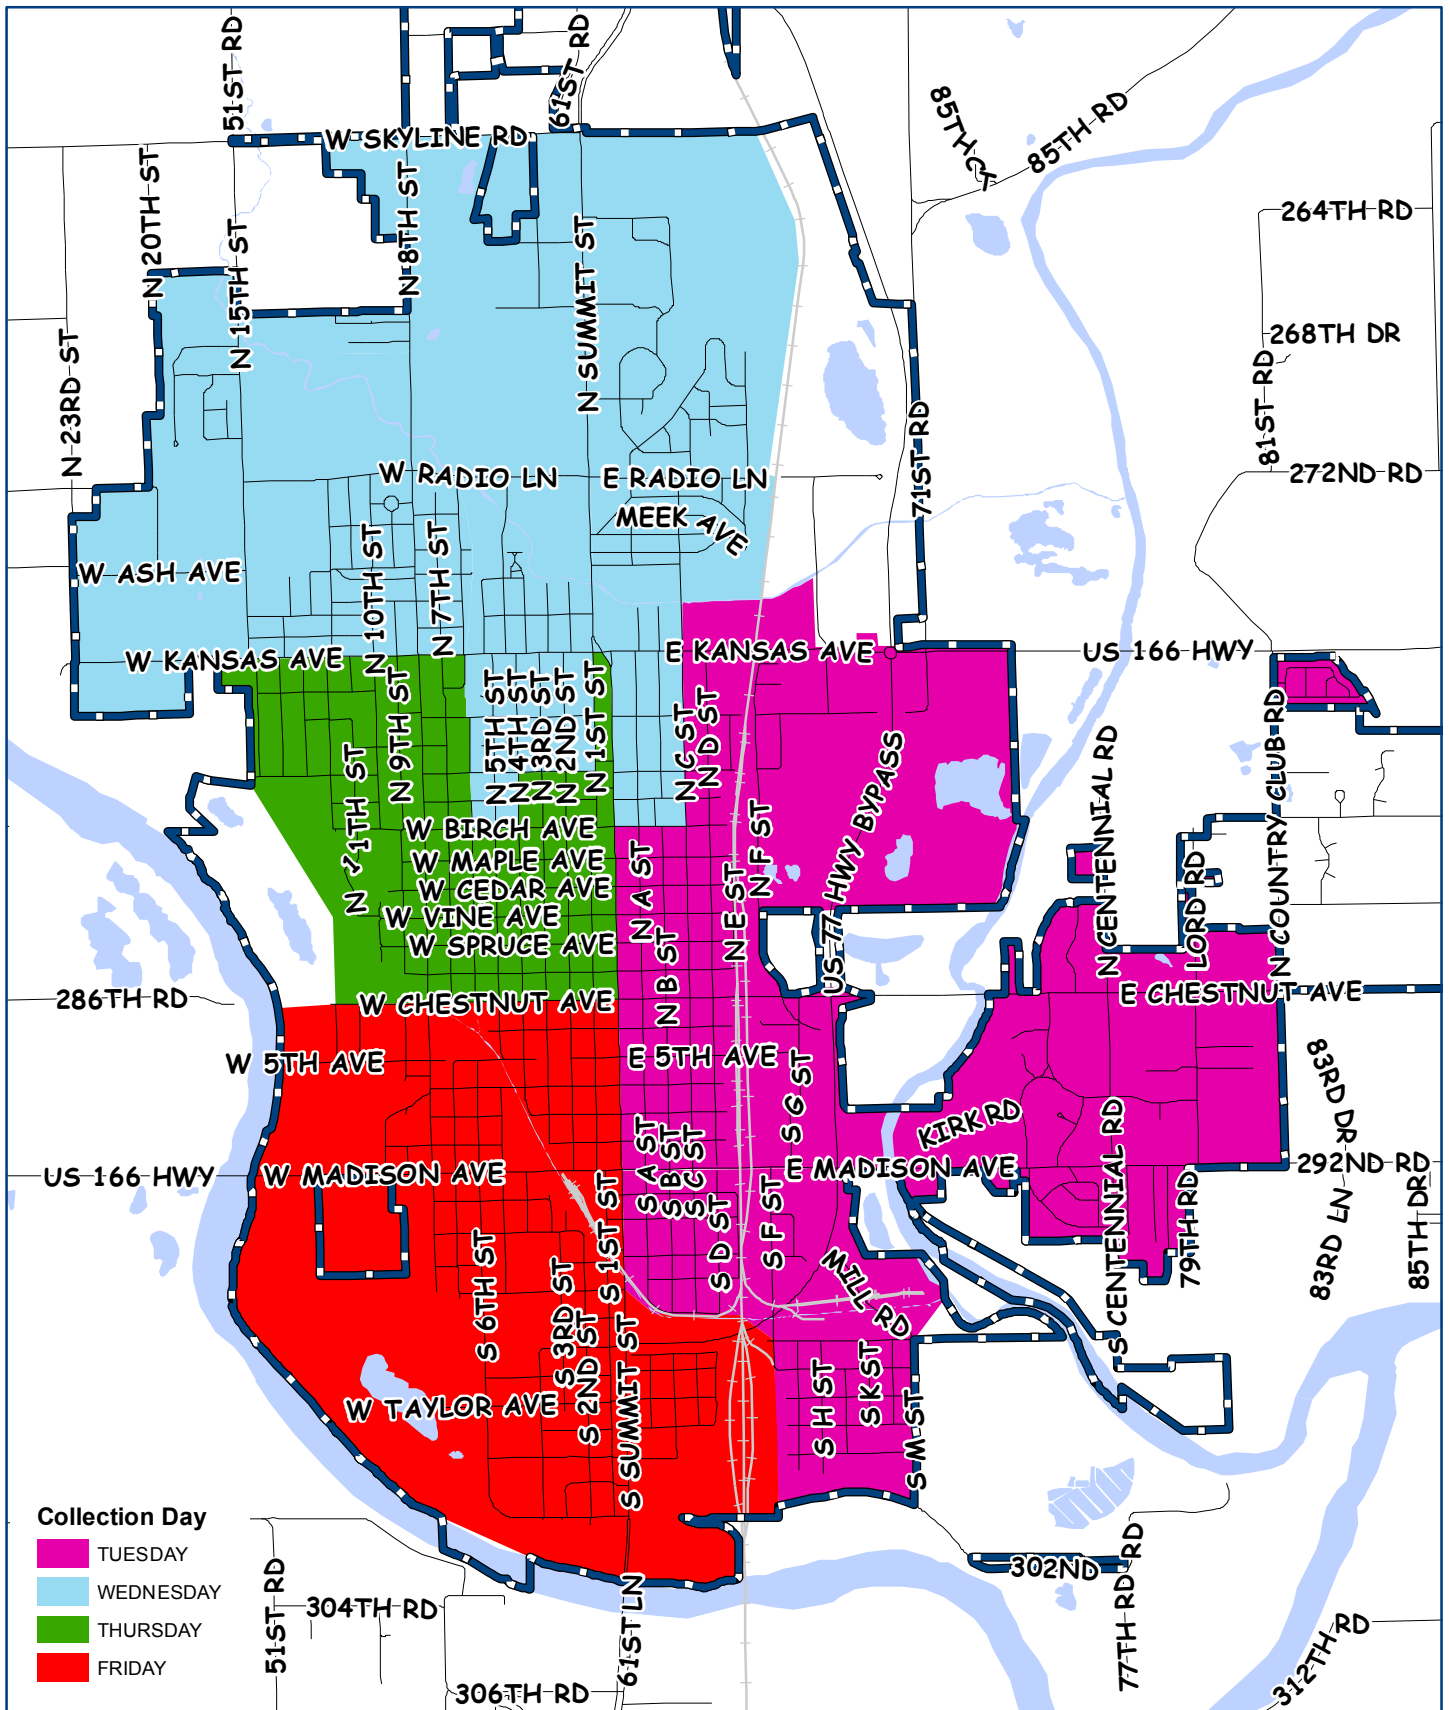

# Christmas/New Year's Sanitation Pickup

**Collection Day**

- TUESDAY
- WEDNESDAY
- THURSDAY
- FRIDAY

Produced by the City of Arkansas City GIS using the best available data to date. The City makes no warranty or representation, expressed or implied, with respect to the data displayed. December 07, 2017