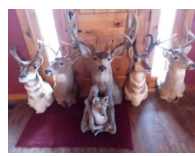

TAXIDERMY: Several Deer Mounts (Big Mounts), Fox Mount, 2 Deer Heads with Antlers, Several Deer Racks, 2 Buffalo Skulls with Horns, Skulls, Wild Boars, Coyote,

FURNITURE: Several pieces of Log Furniture, Log Bed (Queen), Log End Tables, 2 Wildlife Lamps, Log Bench, Hanging Kerosene Lamp, Tables, Chester Drawers, Garment Rack, Large 3 glass door Cabinet, 3 Heart Shaped Shelf Unit, 2 Small Black Table Lamps, 3 Wood Shelf Metal Leg Unit, Log Rocking Chairs, Log Love Seats, Old Gas Cans, Old Tricycle, Old Signs, Vintage Lemonade Stand, Vintage Hutch, Lots more not listed

TOOLS: Homelite Chainsaw, Husqvarna Chainsaw, Cordless Drills (works), SHP Air Compressor, Step Ladders, 80+ Chairs, Lincoln Arc Welder (new), Miscellaneous tools,

MISC: Vintage Schwinn Bicycle, Kayaks, Steel Gates, Miscellaneous Wood; Lot's of good stuff not listed

This is only a partial listing—Check us out on Facebook!
Roth Auction Service LLC or WWW.ROTHAUCTION.US

Webster Roth
Realtor Albright Realty
620-262-7296
RothAuction@cox.net

Roth Auction

PO Box 709
Winfield, KS 67156
620-221-9520

Allen Moore
316-617-5763

Don Williams
620-222-2370