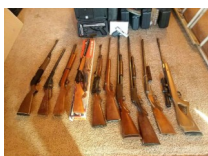

TAXIDERMY: Several Deer Mounts (Big Mounts), Fox Mount, 2 Deer Heads with Antlers, Several Deer Racks, 2 Buffalo Skulls with Horns, Skulls, Wild Boars, Coyote,

FURNITURE: Several pieces of Log Furniture, Log Bed (Queen), Log End Tables, 2 Wildlife Lamps, Log Bench, Hanging Kerosene Lamp, Tables, Chester Drawers, Garment Rack, Large 3 glass door Cabinet, 3 Heart Shaped Shelf Unit, 2 Small Black Table Lamps, 3 Wood Shelf Metal Leg Unit, Log Rocking Chairs, Log Love Seats, Old Gas Cans, Old Tricycle, Old Signs, Vintage Lemonade Stand, Vintage Hutch, Lots more not listed

TOOLS: Homelite Chainsaw, Husqvarna Chainsaw, Cordless Drills (works), SHP Air Compressor, Step Ladders, 80+ Chairs, Lincoln Arc Welder (new), Miscellaneous tools,

MISC: Vintage Schwinn Bicycle, Kayaks, Steel Gates, Miscellaneous Wood; Lot's of good stuff not listed

This is only a partial listing—Check us out on Facebook!
Roth Auction Service LLC or WWW.ROTHAUCTION.US

Webster Roth
Realtor Albright Realty
620-262-7296
RothAuction@cox.net

Roth Auction

PO Box 709
Winfield, KS 67156
620-221-9520

Allen Moore
316-617-5763

Don Williams
620-222-2370