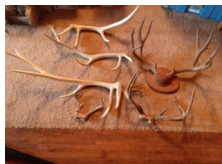

TAXIDERMY: Several Deer Mounts (Big Mounts), Fox Mount, 2 Deer Heads with Antlers, Several Deer Racks, 2 Buffalo Skulls with Horns, Skulls, Wild Boars, Coyote,

FURNITURE: Several pieces of Log Furniture, Log Bed (Queen), Log End Tables, 2 Wildlife Lamps, Log Bench, Hanging Kerosene Lamp, Tables, Chester Drawers, Garment Rack, Large 3 glass door Cabinet, 3 Heart Shaped Shelf Unit, 2 Small Black Table Lamps, 3 Wood Shelf Metal Leg Unit, Log Rocking Chairs, Log Love Seats, Old Gas Cans, Old Tricycle, Old Signs, Vintage Lemonade Stand, Vintage Hutch, Lots more not listed

TOOLS: Homelite Chainsaw, Husqvarna Chainsaw, Cordless Drills (works), SHP Air Compressor, Step Ladders, 80+ Chairs, Lincoln Arc Welder (new), Miscellaneous tools,

MISC: Vintage Schwinn Bicycle, Kayaks, Steel Gates, Miscellaneous Wood; Lot's of good stuff not listed

This is only a partial listing—Check us out on Facebook!
Roth Auction Service LLC or WWW.ROTHAUCTION.US

Webster Roth
Realtor Albright Realty
620-262-7296
RothAuction@cox.net

Roth Auction

PO Box 709
Winfield, KS 67156
620-221-9520

Allen Moore
316-617-5763

Don Williams
620-222-2370